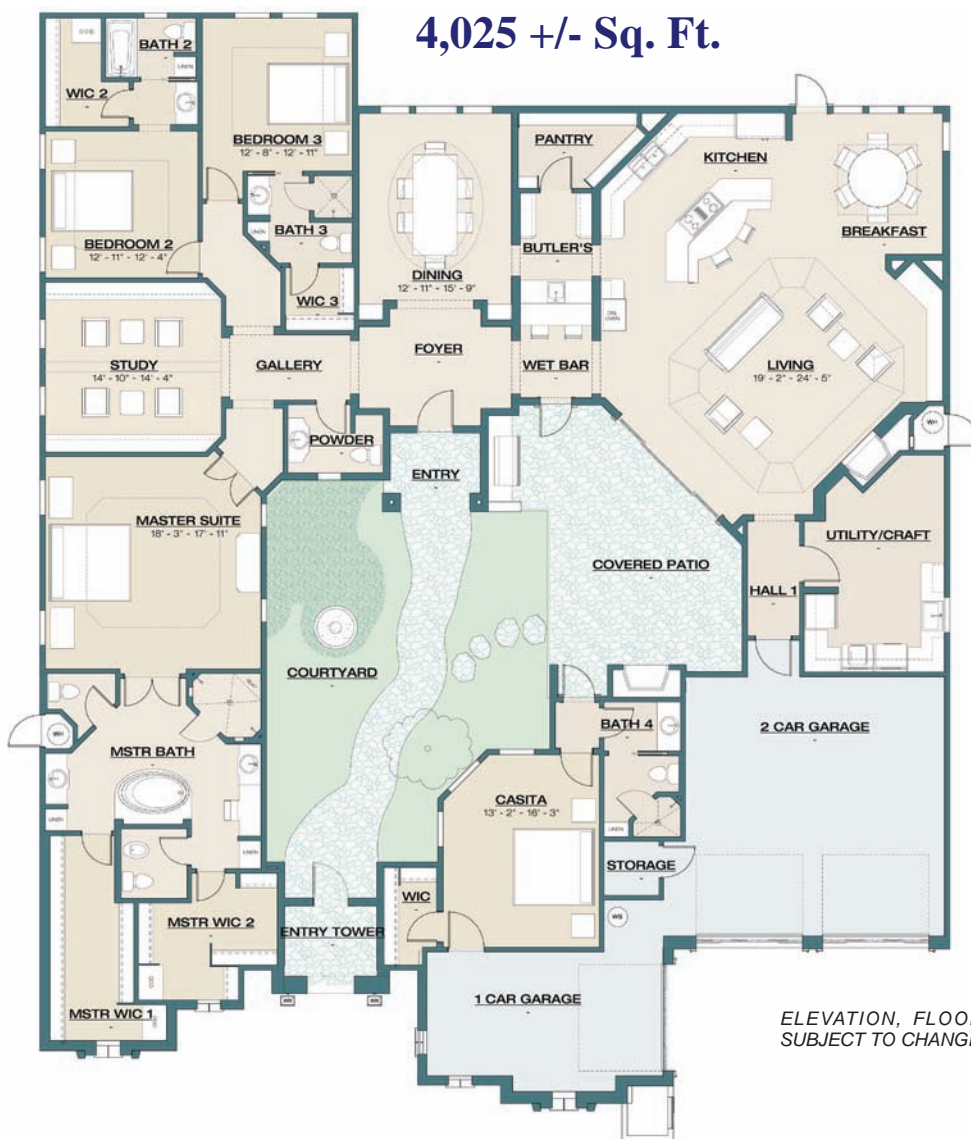

Adagio at The Dominion

10 Florence Court

4,025 +/- Sq. Ft.

ELEVATION, FLOOR PLAN, & PRICE ARE SUBJECT TO CHANGE. SQ. FT. IS APPROX.

Homes Open By Appt. Only

The Dominion
210-698-0120

Huntington
210-497-2200