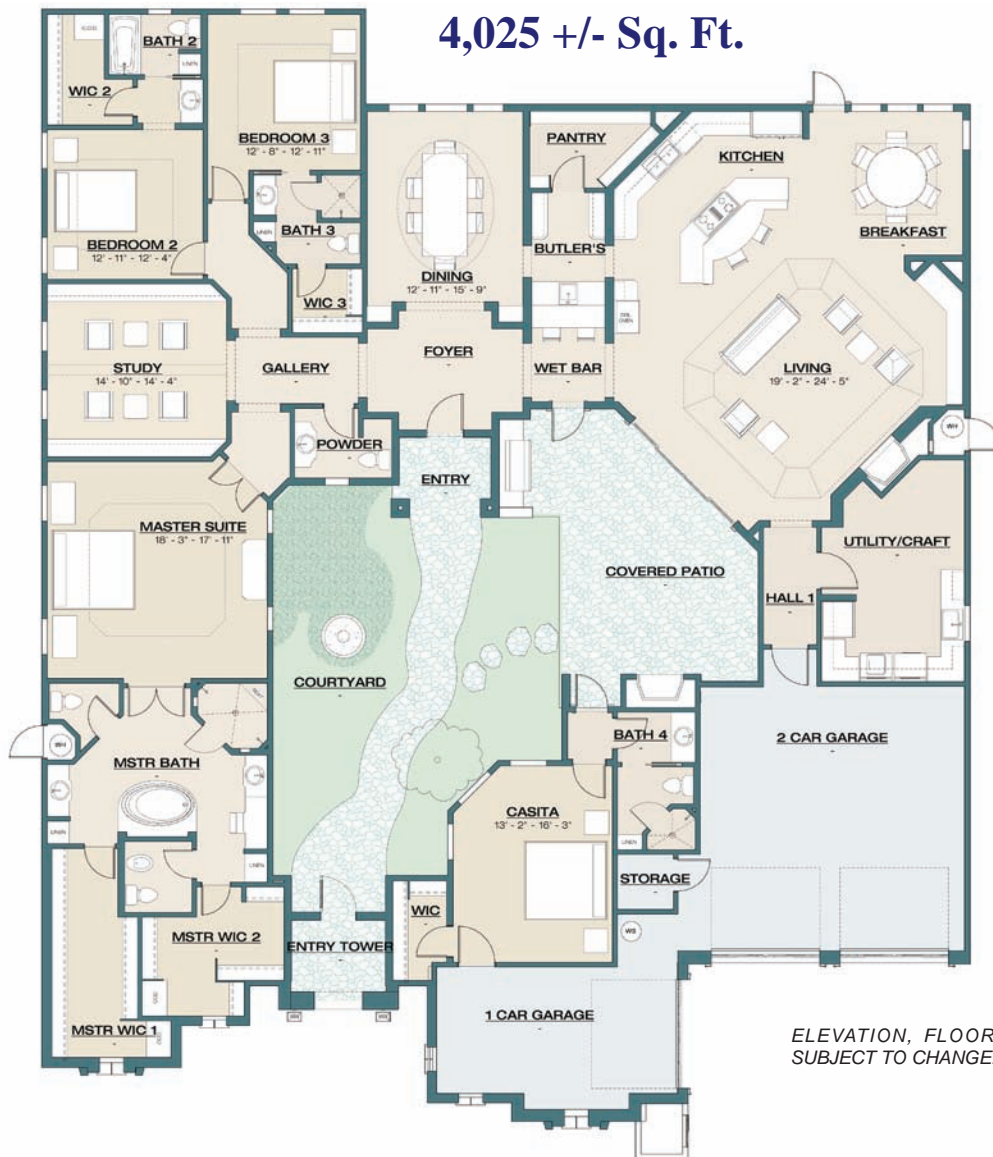

# Adagio at The Dominion

## 10 Florence Court

4,025 +/- Sq. Ft.

ELEVATION, FLOOR PLAN, & PRICE ARE SUBJECT TO CHANGE. SQ. FT. IS APPROX.