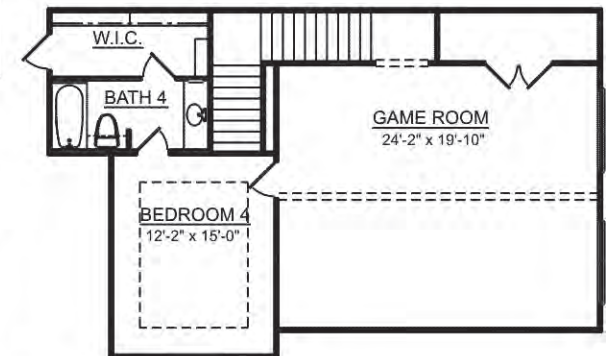

Anaqua Springs Ranch

11430 Anaqua Springs

2.10 +/- Acres w/ Pool

+/- 4,514 Sq Ft

PRICE IS SUBJECT TO CHANGE.
SQUARE FOOTAGE IS APPROXIMATE.

5/2/2011

Model Homes Open By Appt. Only

Dominion/Anaqua
210-497-2200