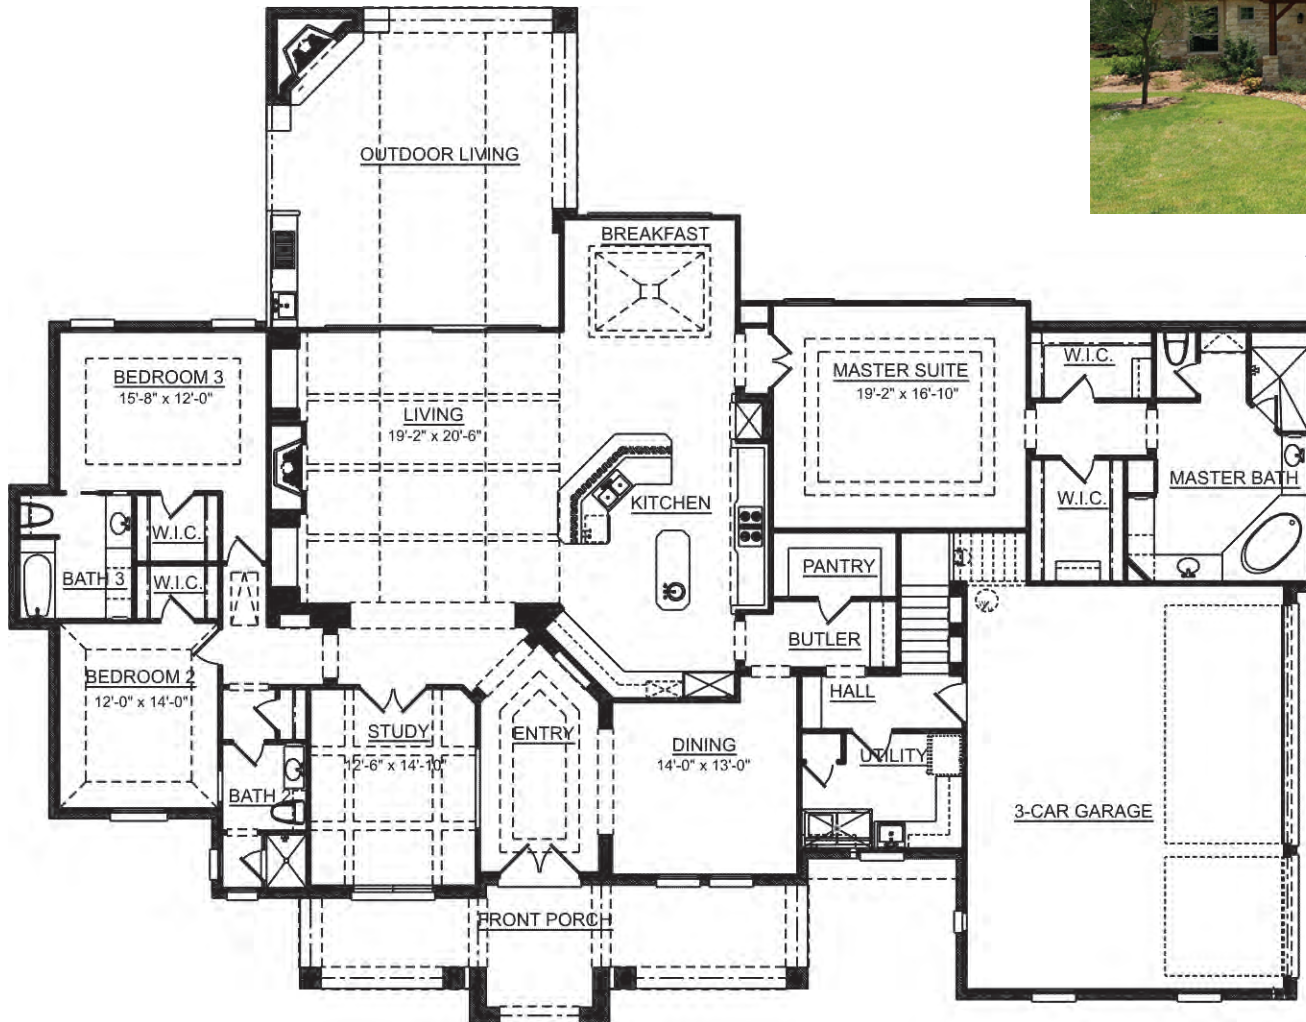

Anaqua Springs Ranch

11430 Anaqua Springs

2.10 +/- Acres w/ Pool

+/- 4,514 Sq Ft

PRICE IS SUBJECT TO CHANGE.
SQUARE FOOTAGE IS APPROXIMATE.

5/2/2011

Model Homes Open By Appt. Only

Dominion/Anaqua
210-497-2200