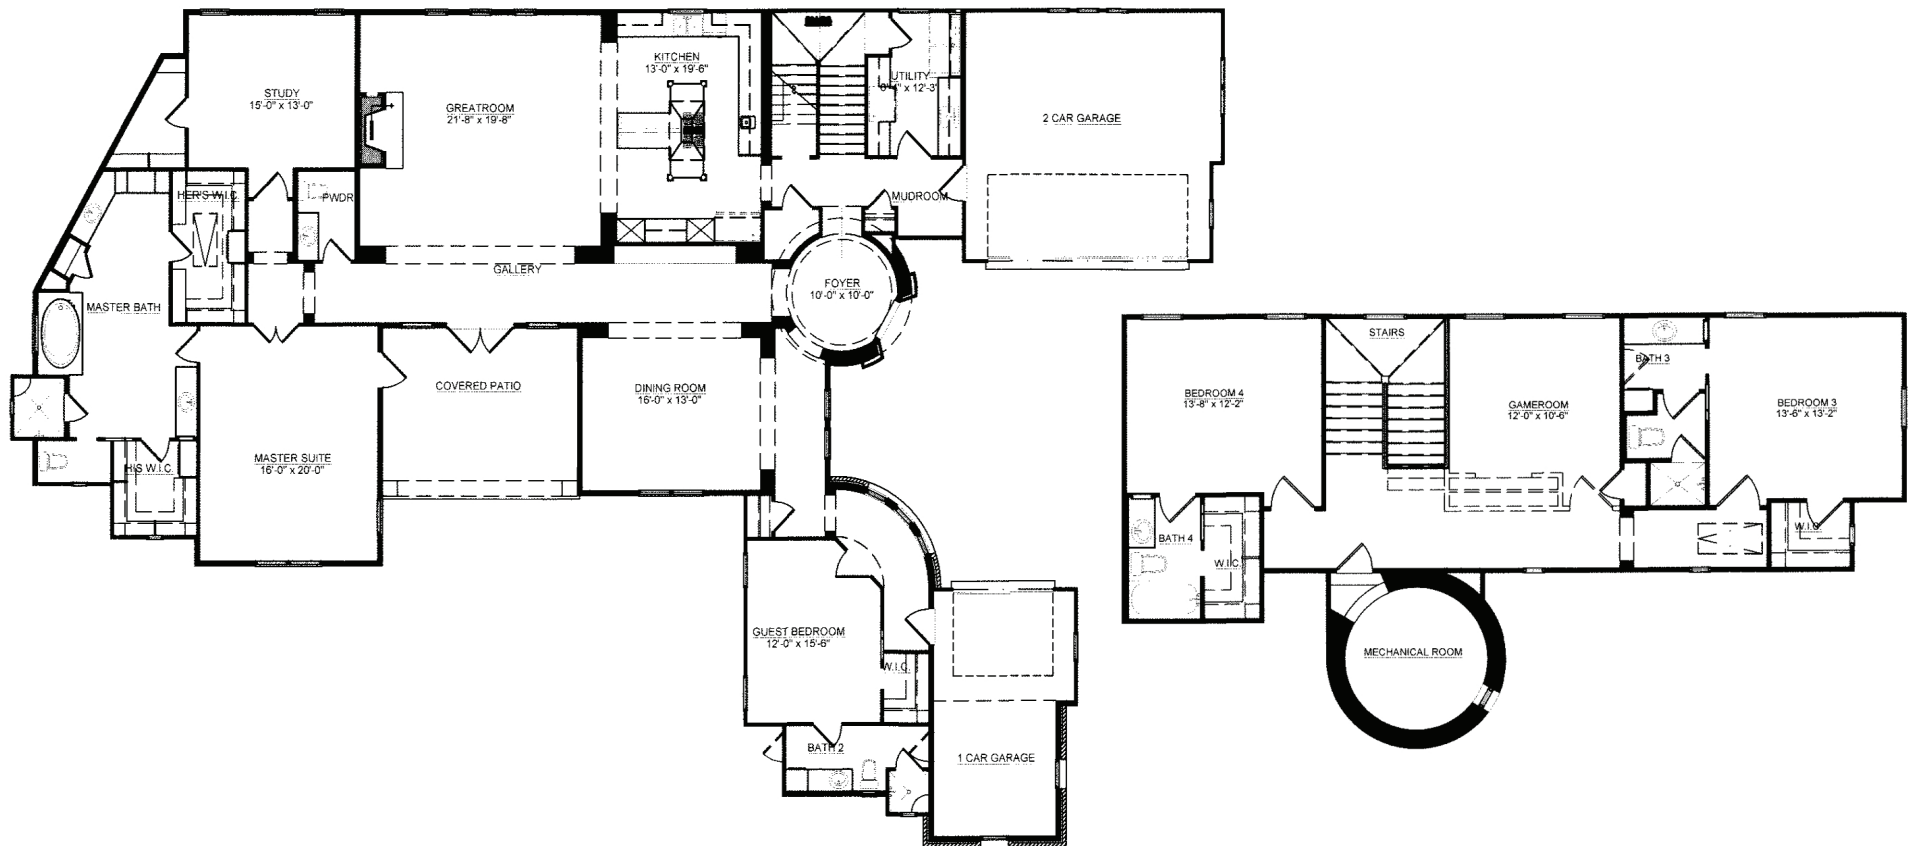

The Dominion - Adagio

14 Florence Court

.293 +/- Acres / 4,370 +/- Sq. Ft.

Model Homes Open By Appt. Only

Dominion, Huntington Waterford Heights Cordillera Ranch
210-497-2200 210-402-6400 830-229-5176

website: www.burdickhomes.com