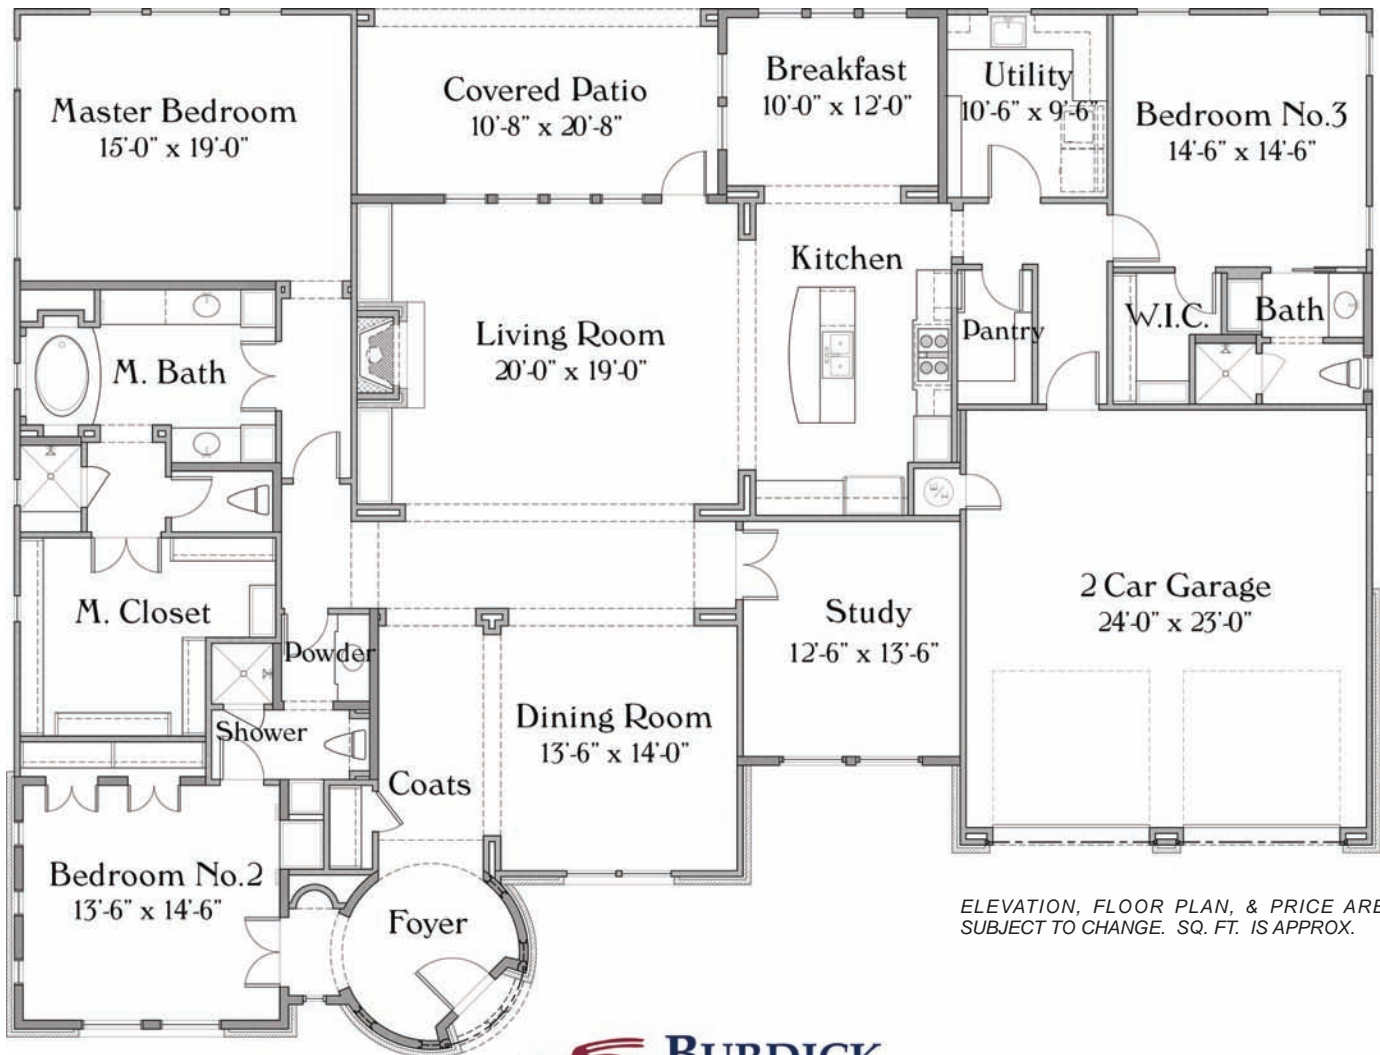

Adagio at The Dominion

15 Florence Court 3,194 +/- Sq. Ft.

ELEVATION, FLOOR PLAN, & PRICE ARE SUBJECT TO CHANGE. SQ. FT. IS APPROX.

Homes Open By Appt. Only

The Dominion
210-698-0120

Huntington
210-497-2200