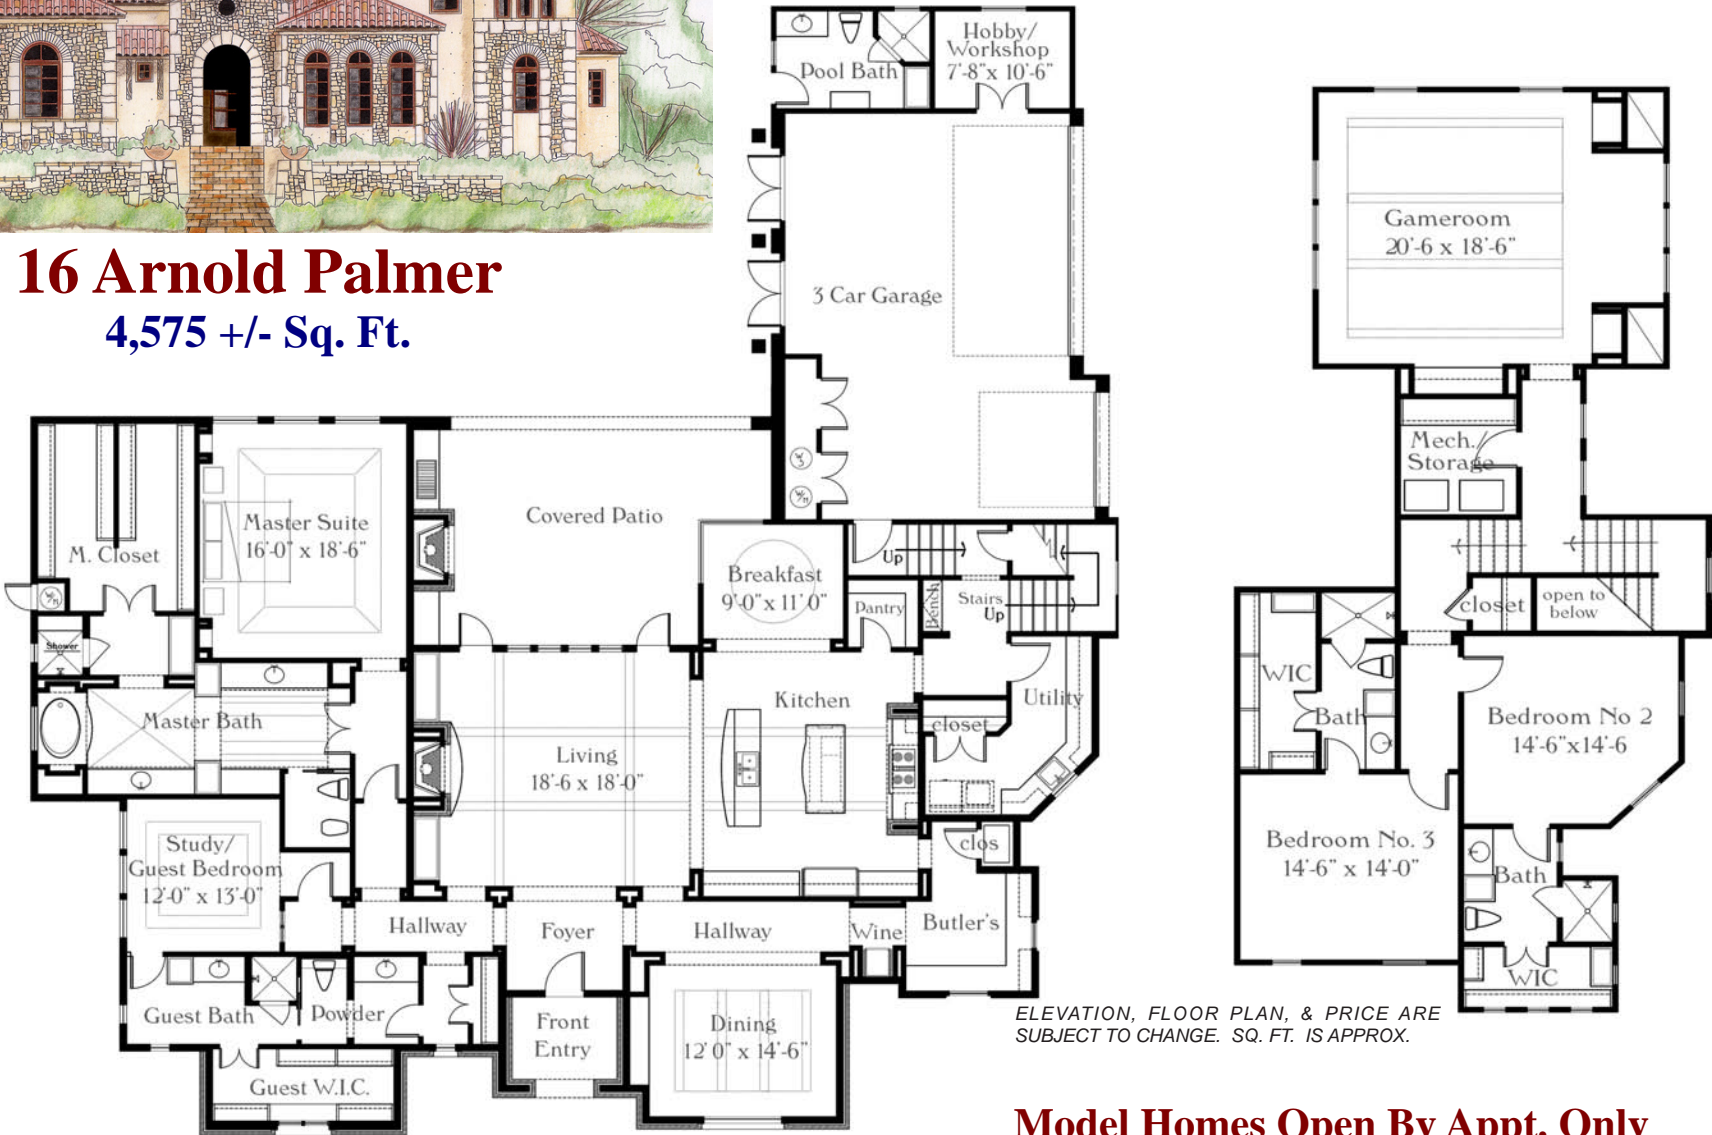

The Legends at The Dominion

16 Arnold Palmer 4,575 +/- Sq. Ft.

ELEVATION, FLOOR PLAN, & PRICE ARE SUBJECT TO CHANGE. SQ. FT. IS APPROX.

Model Homes Open By Appt. Only

Anaqua Springs Waterford Heights Cordillera Ranch
 210-698-0120 210-402-6400 830-229-5176
 website: www.burdickhomes.com