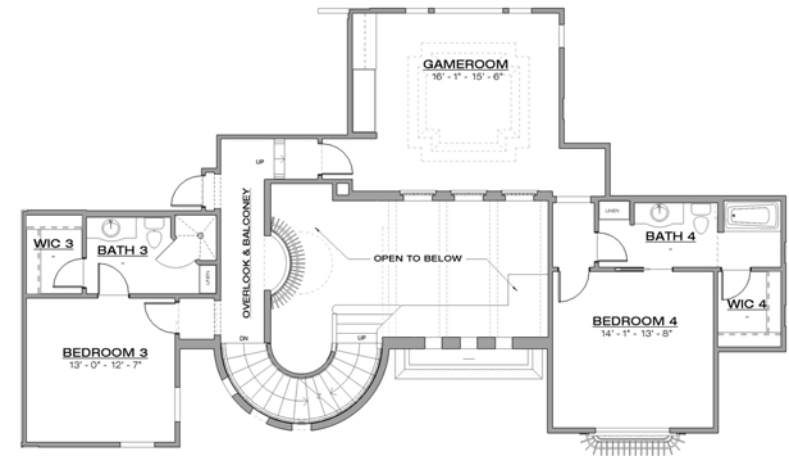

THE PINNACLE

20102 Messina

4,805 +/- Sq. Ft.

.77 +/- Acres

3/5/2009

Models Open Daily

Waterford Heights Anaqua Springs Cordillera Ranch
210-402-6400 210-698-0120 830-229-5176

website: www.burdickhomes.com