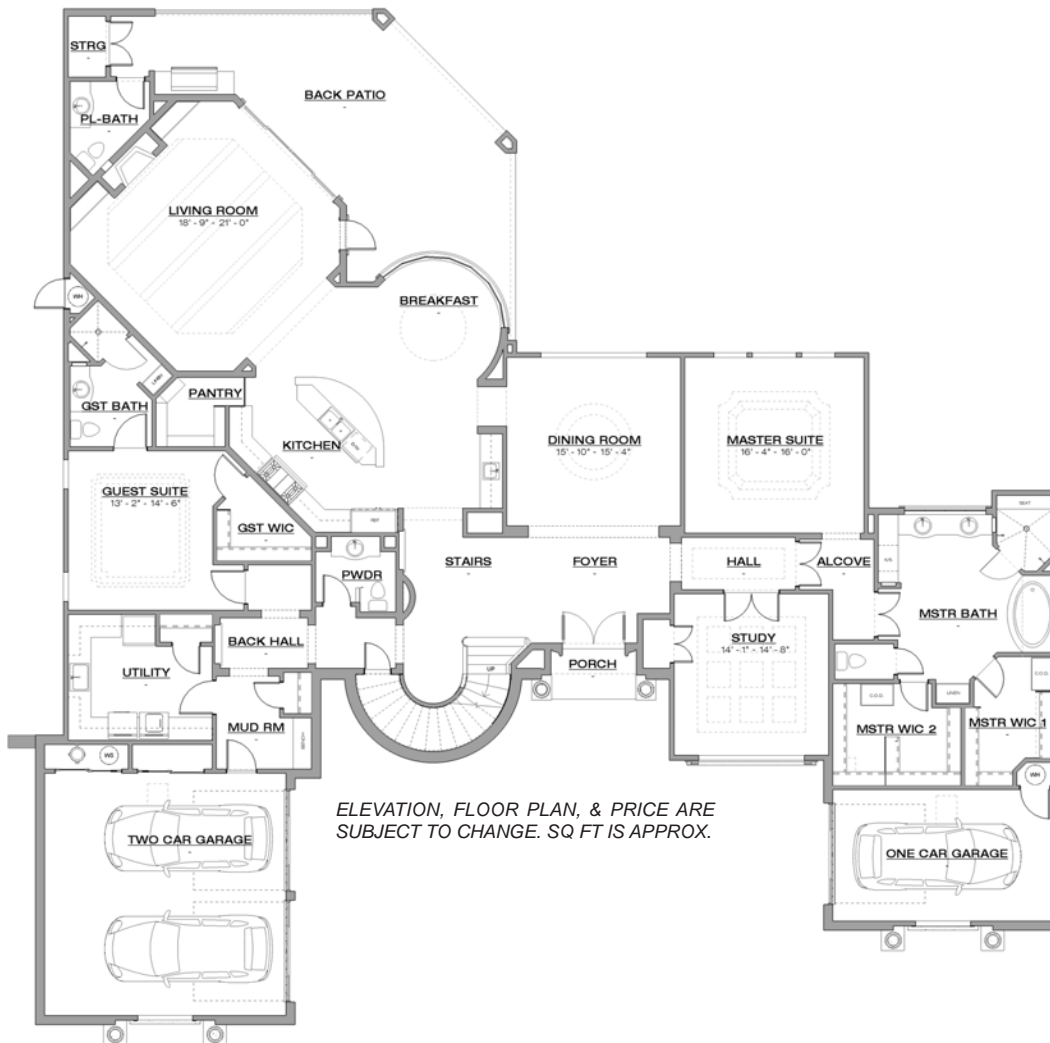

THE PINNACLE

20102 Messina

4,805 +/- Sq. Ft.

.77 +/- Acres

3/5/2009

Models Open Daily

Waterford Heights Anaqua Springs Cordillera Ranch
210-402-6400 210-698-0120 830-229-5176

website: www.burdickhomes.com