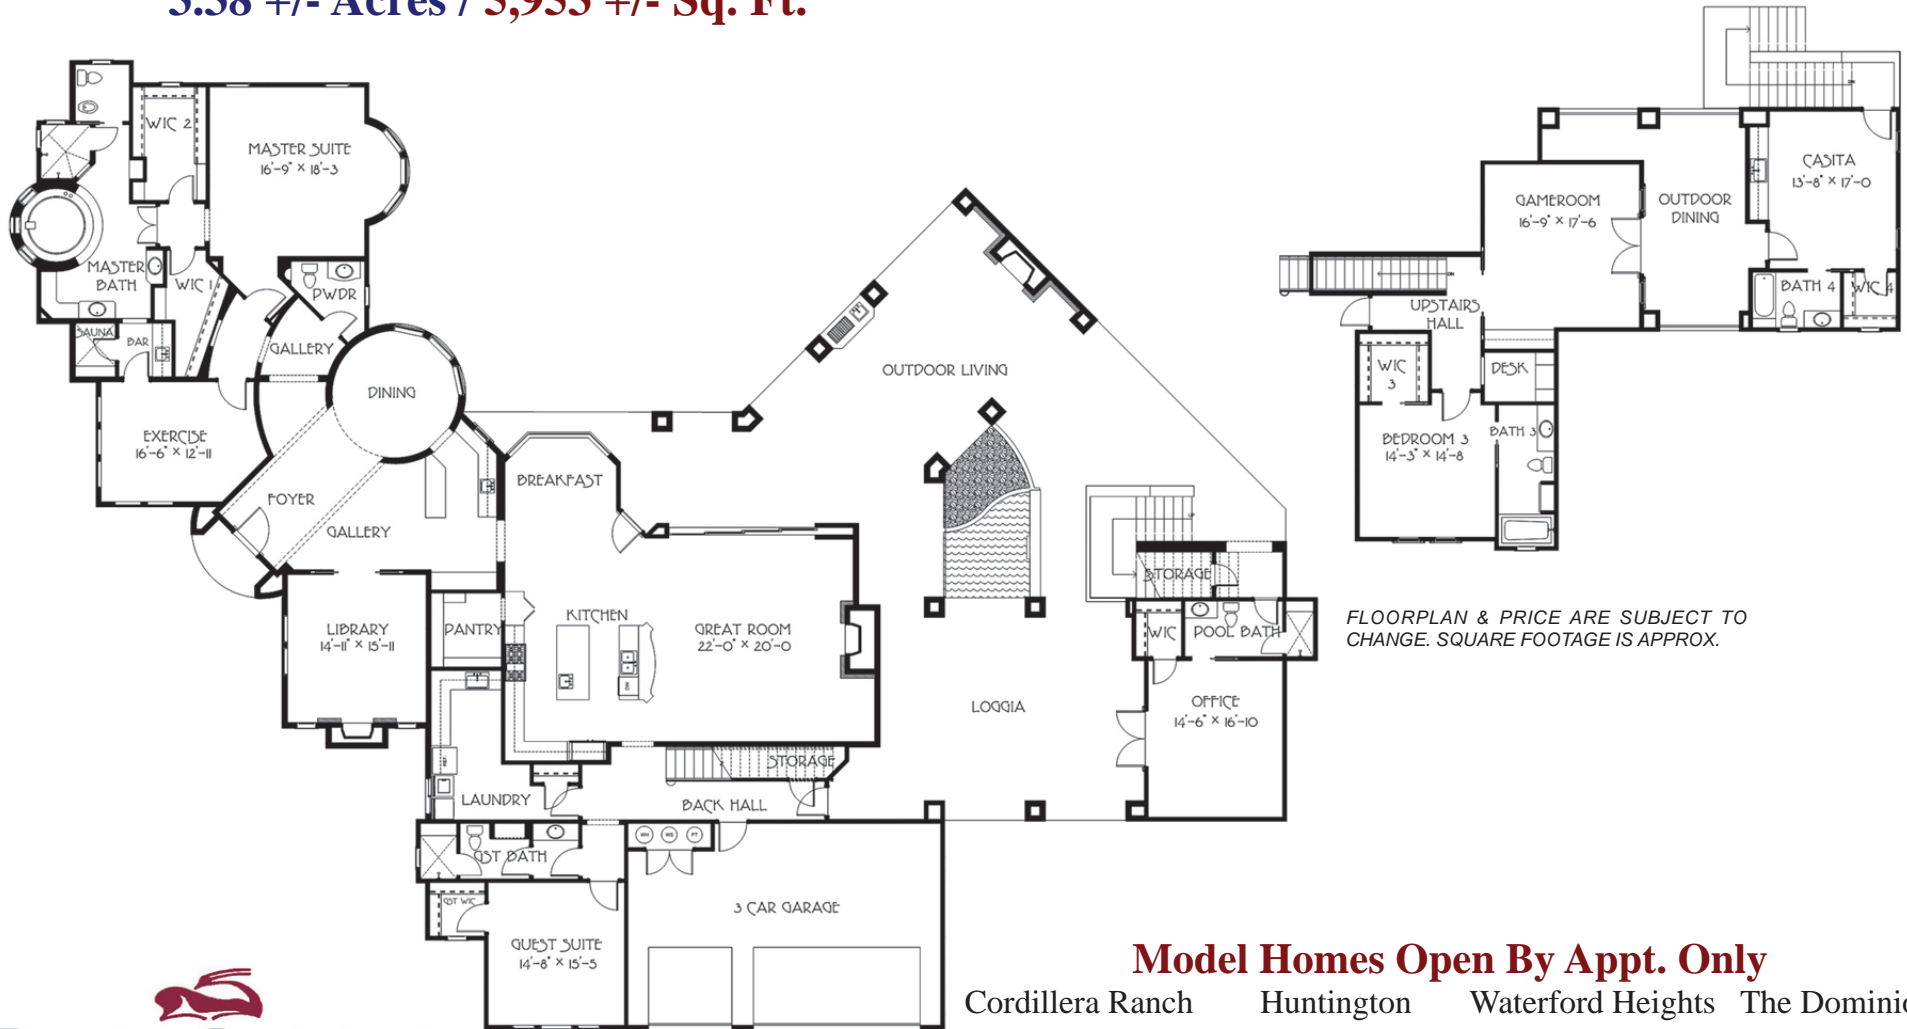

Cordillera Ranch

325 Parkridge - Model Home w/ Swimming Pool 3.38 +/- Acres / 5,953 +/- Sq. Ft.

FLOORPLAN & PRICE ARE SUBJECT TO CHANGE. SQUARE FOOTAGE IS APPROX.

Model Homes Open By Appt. Only

Cordillera Ranch Huntington Waterford Heights The Dominion
 830-229-5176 210-497-2200 210-402-6400 210-698-0120
 website: www.burdickhomes.com