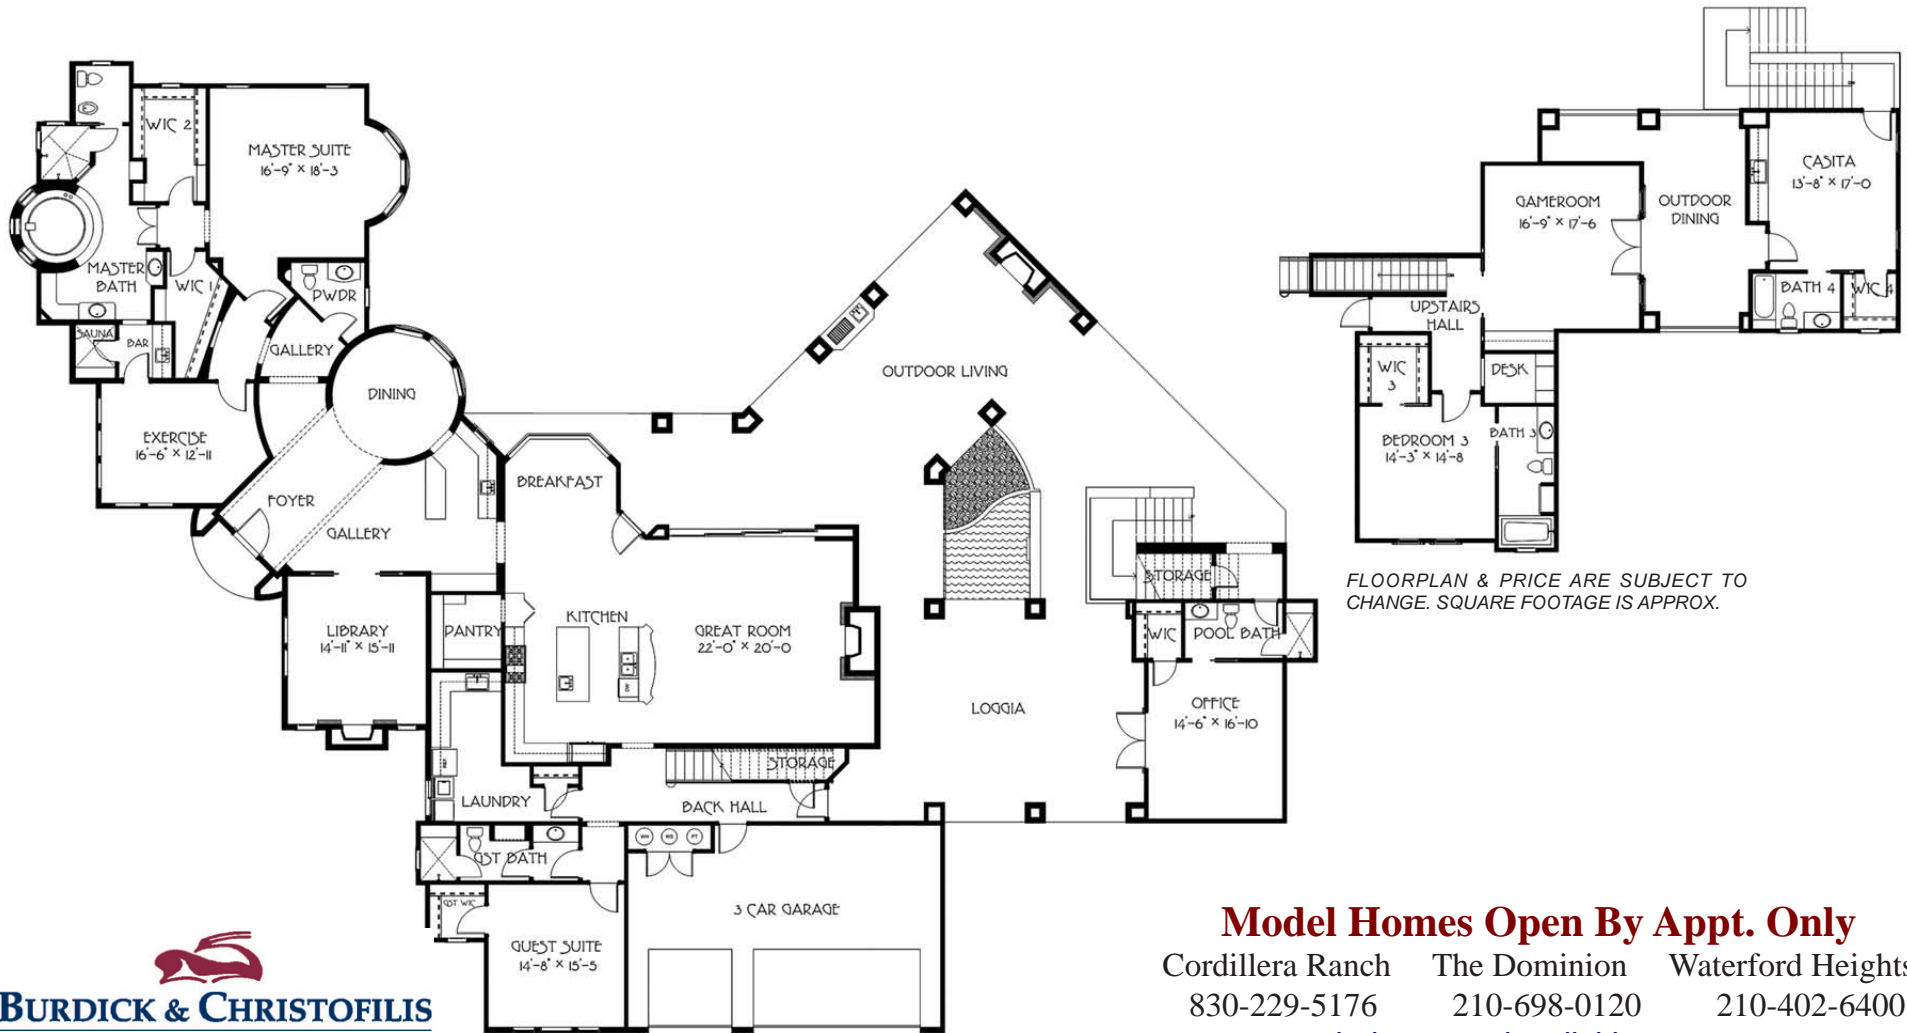

Cordillera Ranch

325 Parkridge - Model Home w/ Swimming Pool 3.38 +/- Acres / 5,953 +/- Sq. Ft.

FLOORPLAN & PRICE ARE SUBJECT TO CHANGE. SQUARE FOOTAGE IS APPROX.

BURDICK & CHRISTOFILIS

revised 1/24/2008

Model Homes Open By Appt. Only
Cordillera Ranch The Dominion Waterford Heights
830-229-5176 210-698-0120 210-402-6400
website: www.burdickhomes.com