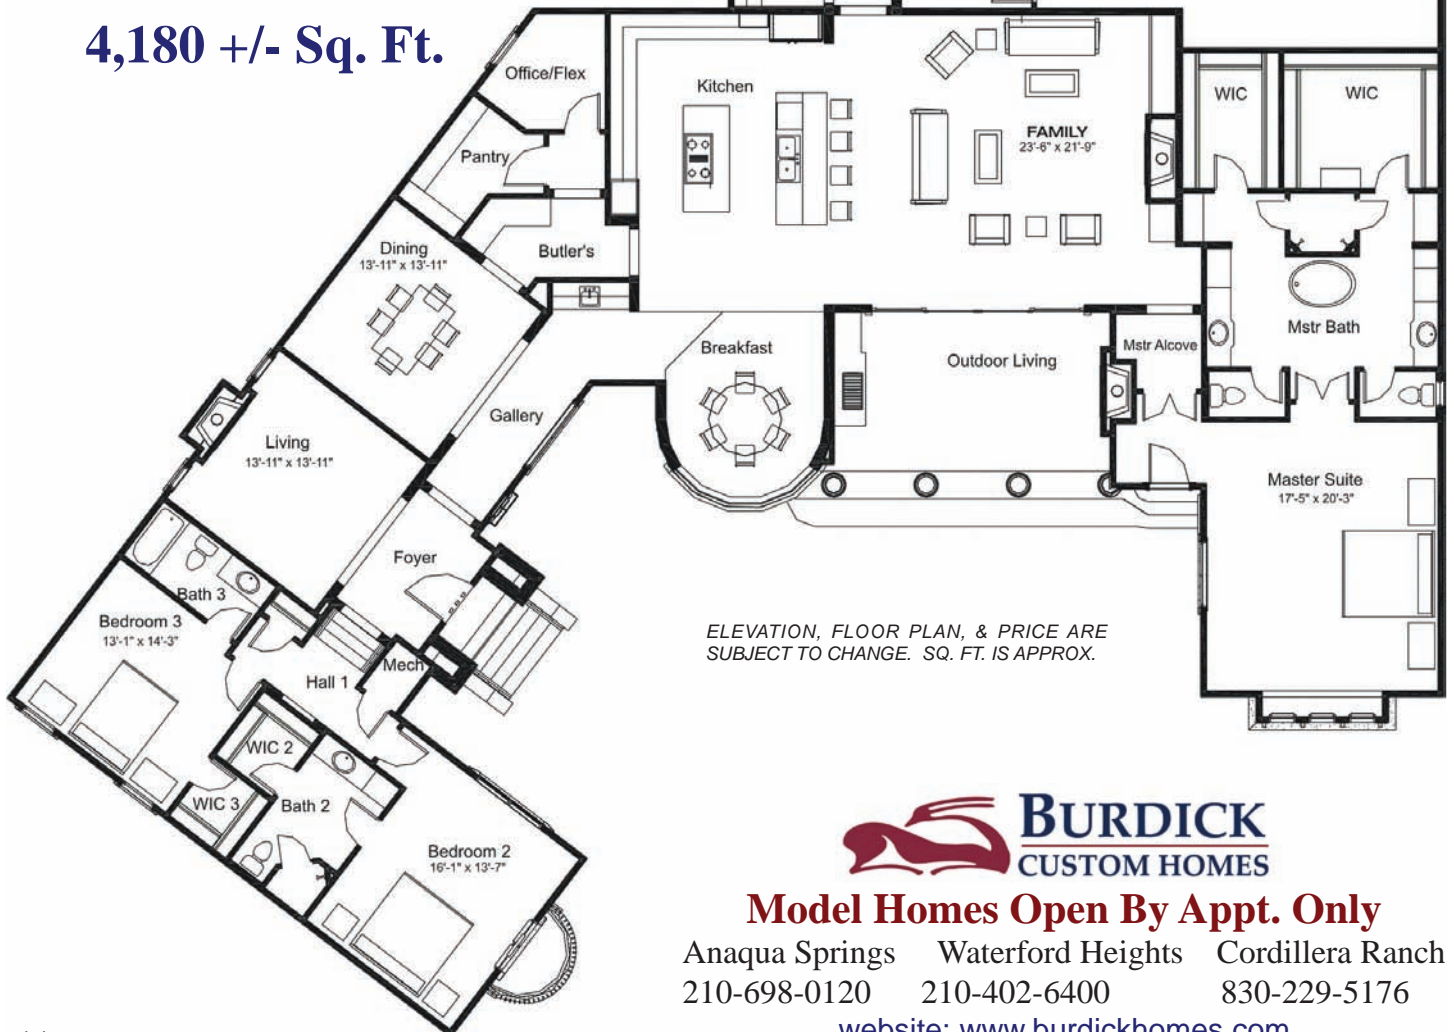

Adagio at The Dominion

6 Venice Court

4,180 +/- Sq. Ft.

Model Homes Open By Appt. Only

Anaqua Springs Waterford Heights Cordillera Ranch

210-698-0120 210-402-6400 830-229-5176

website: www.burdickhomes.com